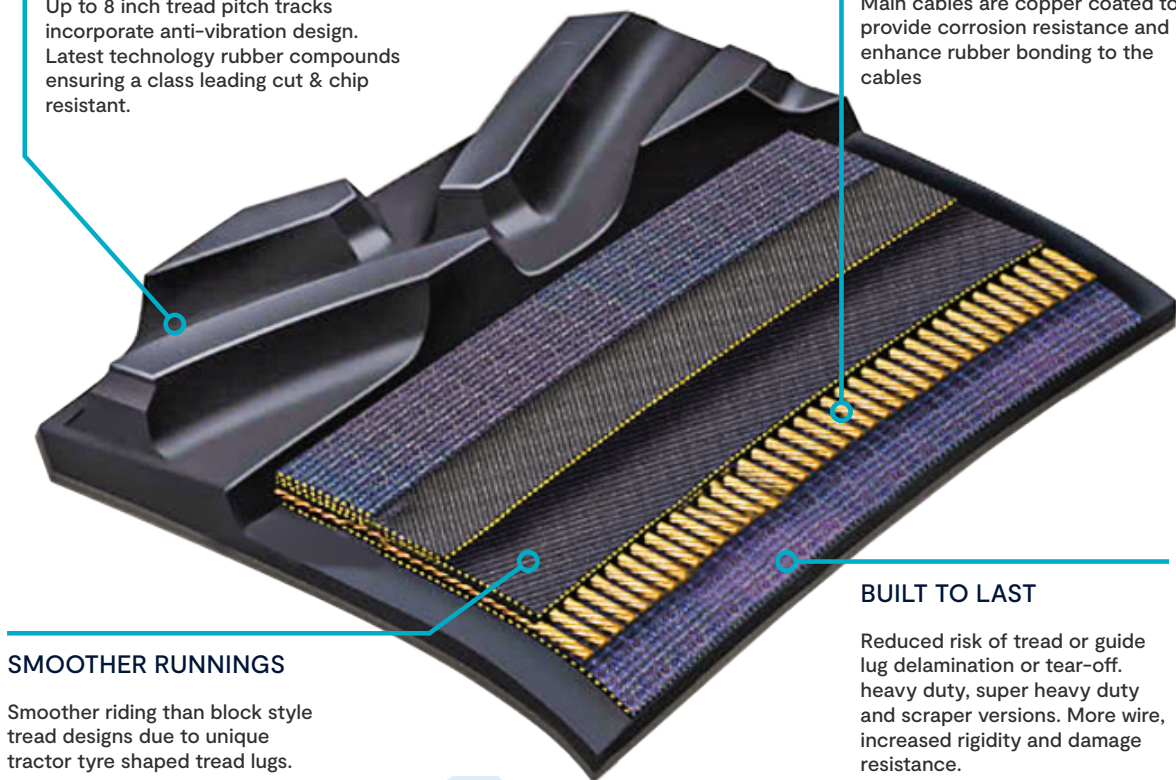

AGRICULTURAL RUBBER TRACKS

Wear Resistant compound durable without compromise smoother runnings built to last.

Stryder offers agricultural rubber tracks in heavy duty, super heavy duty and scraper versions to cover most makes and models. Stryder tracks are big on features that work in the field to ensure that our customers get great value for money product. Whether you are using your tractor in agricultural or civil applications, Stryder has you covered!

- ✔ Good, reliable all-round performance
- ✔ Large stock holdings held locally
- ✔ Quality without the original equipment price tag

WEAR RESISTANT COMPOUND

Up to 8 inch tread pitch tracks incorporate anti-vibration design. Latest technology rubber compounds ensuring a class leading cut & chip resistant.

DURABLE WITHOUT COMPROMISE

Main cables are copper coated to provide corrosion resistance and enhance rubber bonding to the cables

SMOOTHER RUNNINGS

Smoother riding than block style tread designs due to unique tractor tyre shaped tread lugs.

BUILT TO LAST

Reduced risk of tread or guide lug delamination or tear-off. heavy duty, super heavy duty and scraper versions. More wire, increased rigidity and damage resistance.

FOR THE FUTURE OF AGRICULTURE